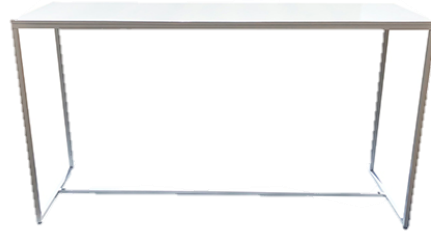

STEEL FRAME RECTANGULAR
QTY 12
R520 TO R 635
200cm wide x 60cm deep x 110cm high